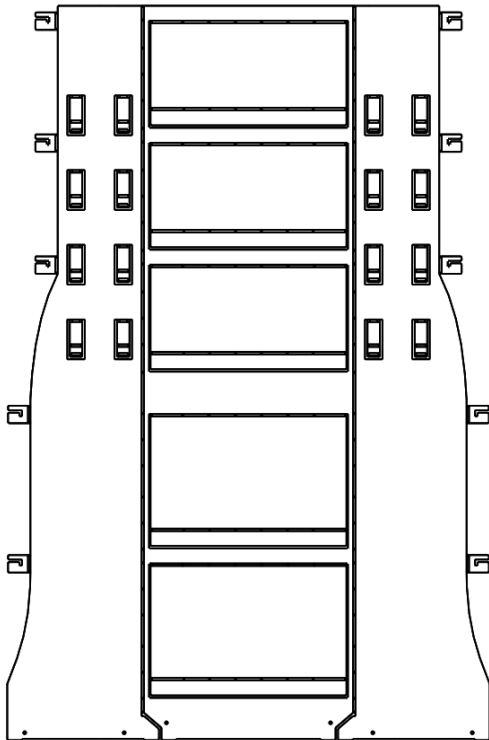

SETUP GUIDE

MULTIPRODUCT FSDU
WINNING MOVES
P125

BRANDED RETAIL SOLUTIONS

ORIGAMI™

SUSTAINABLE FLATPACKED PATENTED DISPLAYS

FOR SAFETY AND STABILITY,
FOLLOW EVERY STEP OF THIS GUIDE.
AVOID REPEATED BENDING.

1X A