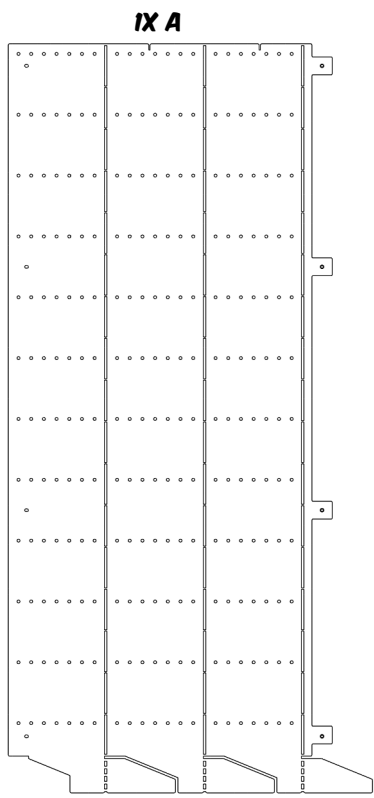

SETUP GUIDE

TRIANGLE
RUBIE'S COSTUME COMPANY
P1001

BRANDED RETAIL SOLUTIONS

ORIGAMI™

SUSTAINABLE FLATPACKED PATENTED DISPLAYS

IX A

IX B

9X C

4X D

IX E

1

2

3

4

5

6